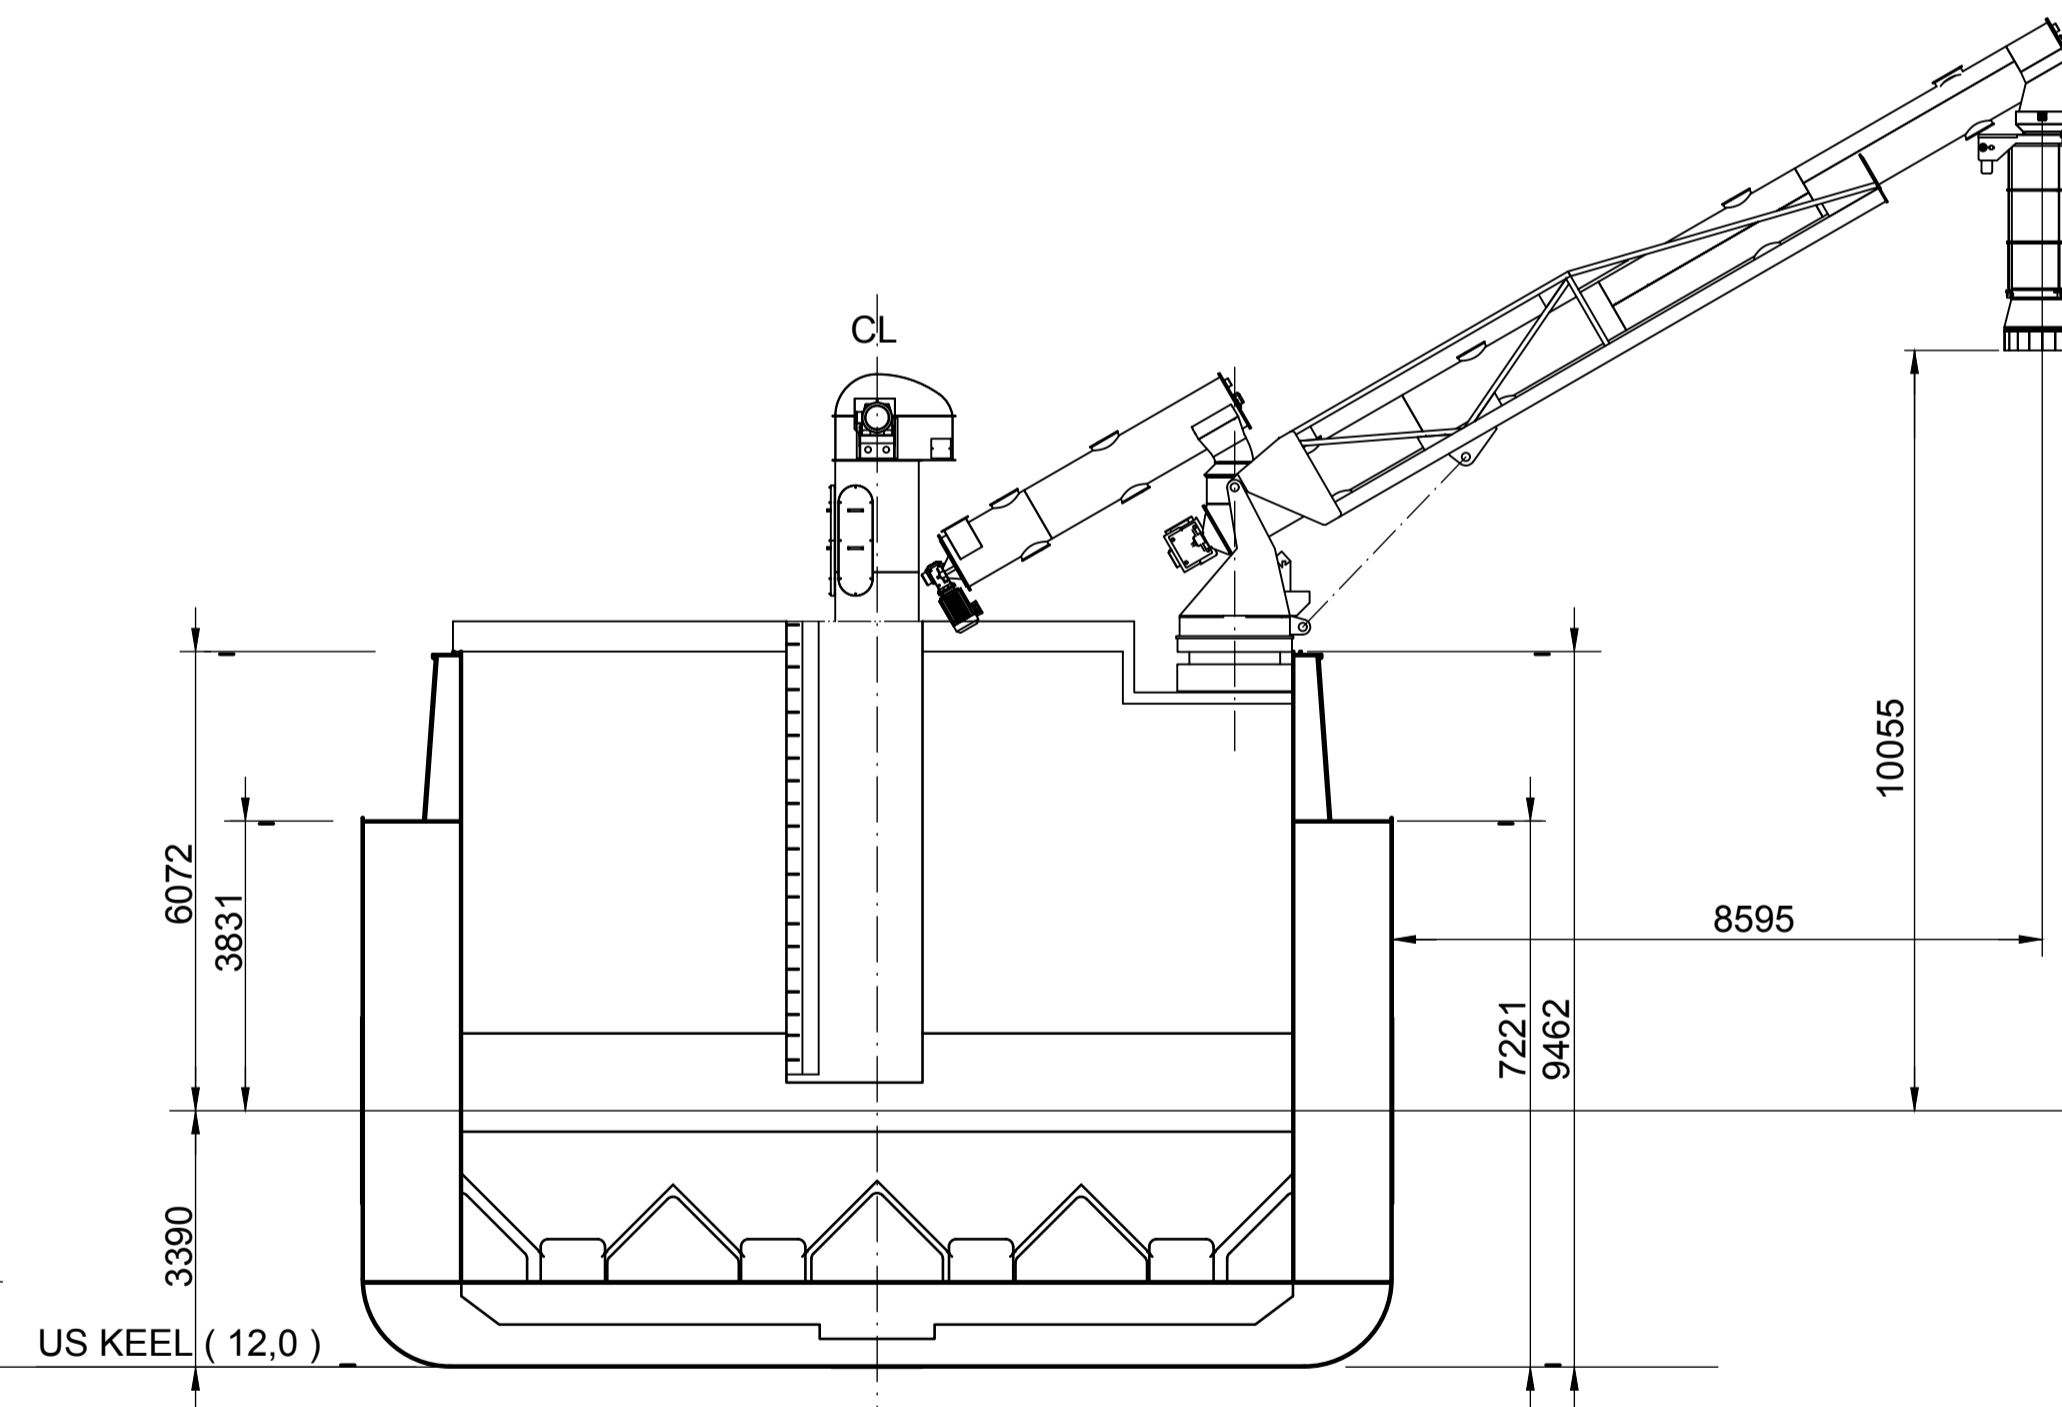

**LOADED  
AT PLIMSOLL MARK**

**CL BULKHEAD**

**BALLAST  
AT PLIMSOLL MARK**

EDITION	DESCRIPTION	DATE	SIGN.
B			
A	PRELIMINARY	2021-06-23	J.J.

YARD:	DATE: 210623	CHECKED:	SCALE: A1 = 1:100 A3 = 1:200
	DRAWN: J.J.		
TITLE: <b>M/S "LISTERVIK"</b> <b>CARGO HOLD DIMENSIONS</b>			
DWG. NO. 2105-1-320	ISSUE: A		