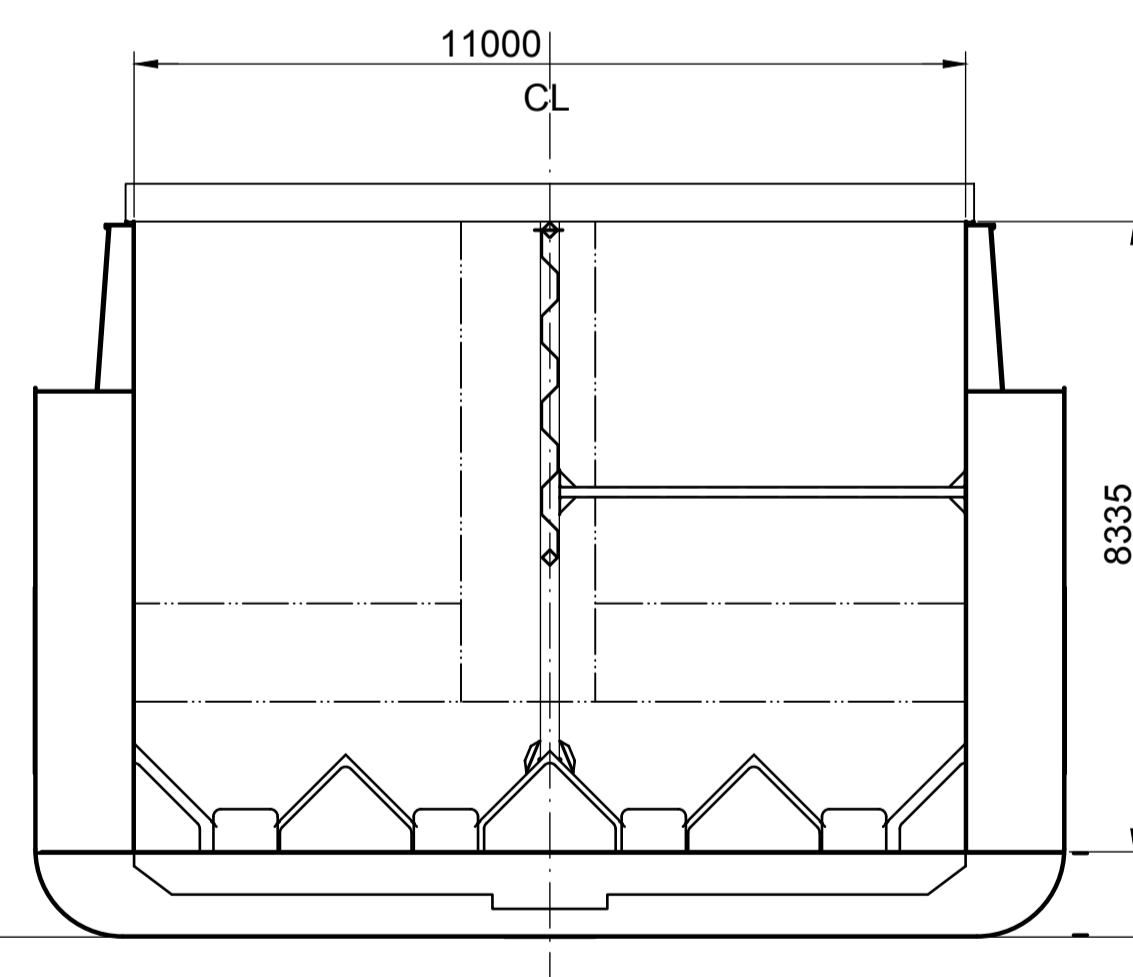

**LOADED  
AT PLIMSOLL MARK**

**CL BULKHEAD**

**BALLAST  
AT PLIMSOLL MARK**

EDITION	DESCRIPTION	DATE	SIGN.
B			
A	PRELIMINARY	2021-06-23	J.J.

YARD:	DATE: 210623	CHECKED:	SCALE: A1 = 1:100 A3 = 1:200
	DRAWN: J.J.		
TITLE: <b>M/S "LISTERVIK"</b> <b>CARGO HOLD DIMENSIONS</b>			
DWG. NO. 2105-1-320	ISSUE: A		